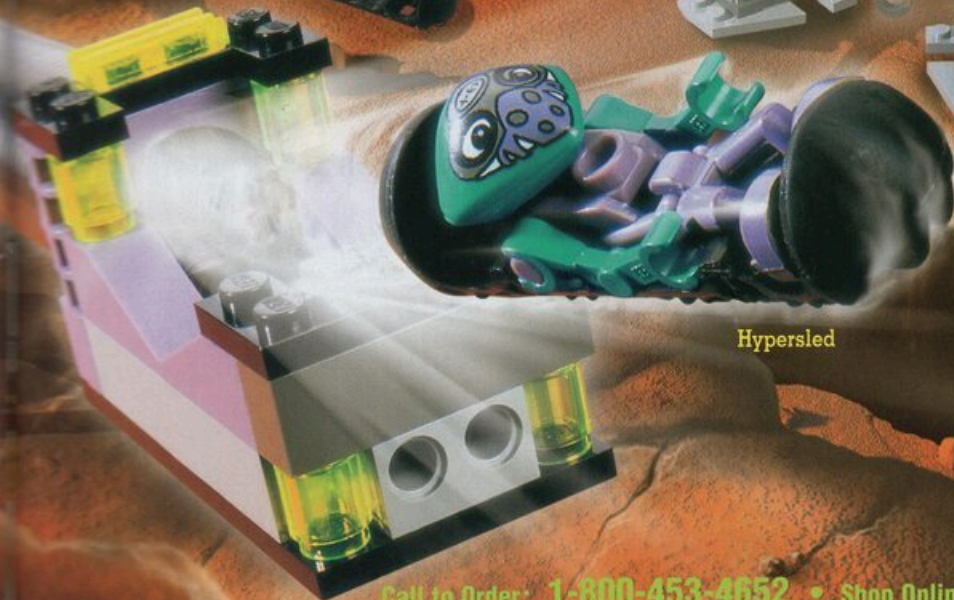

Hypersled

Call to Order: 1-800-453-4652 • Shop Online: www.LEGO.com